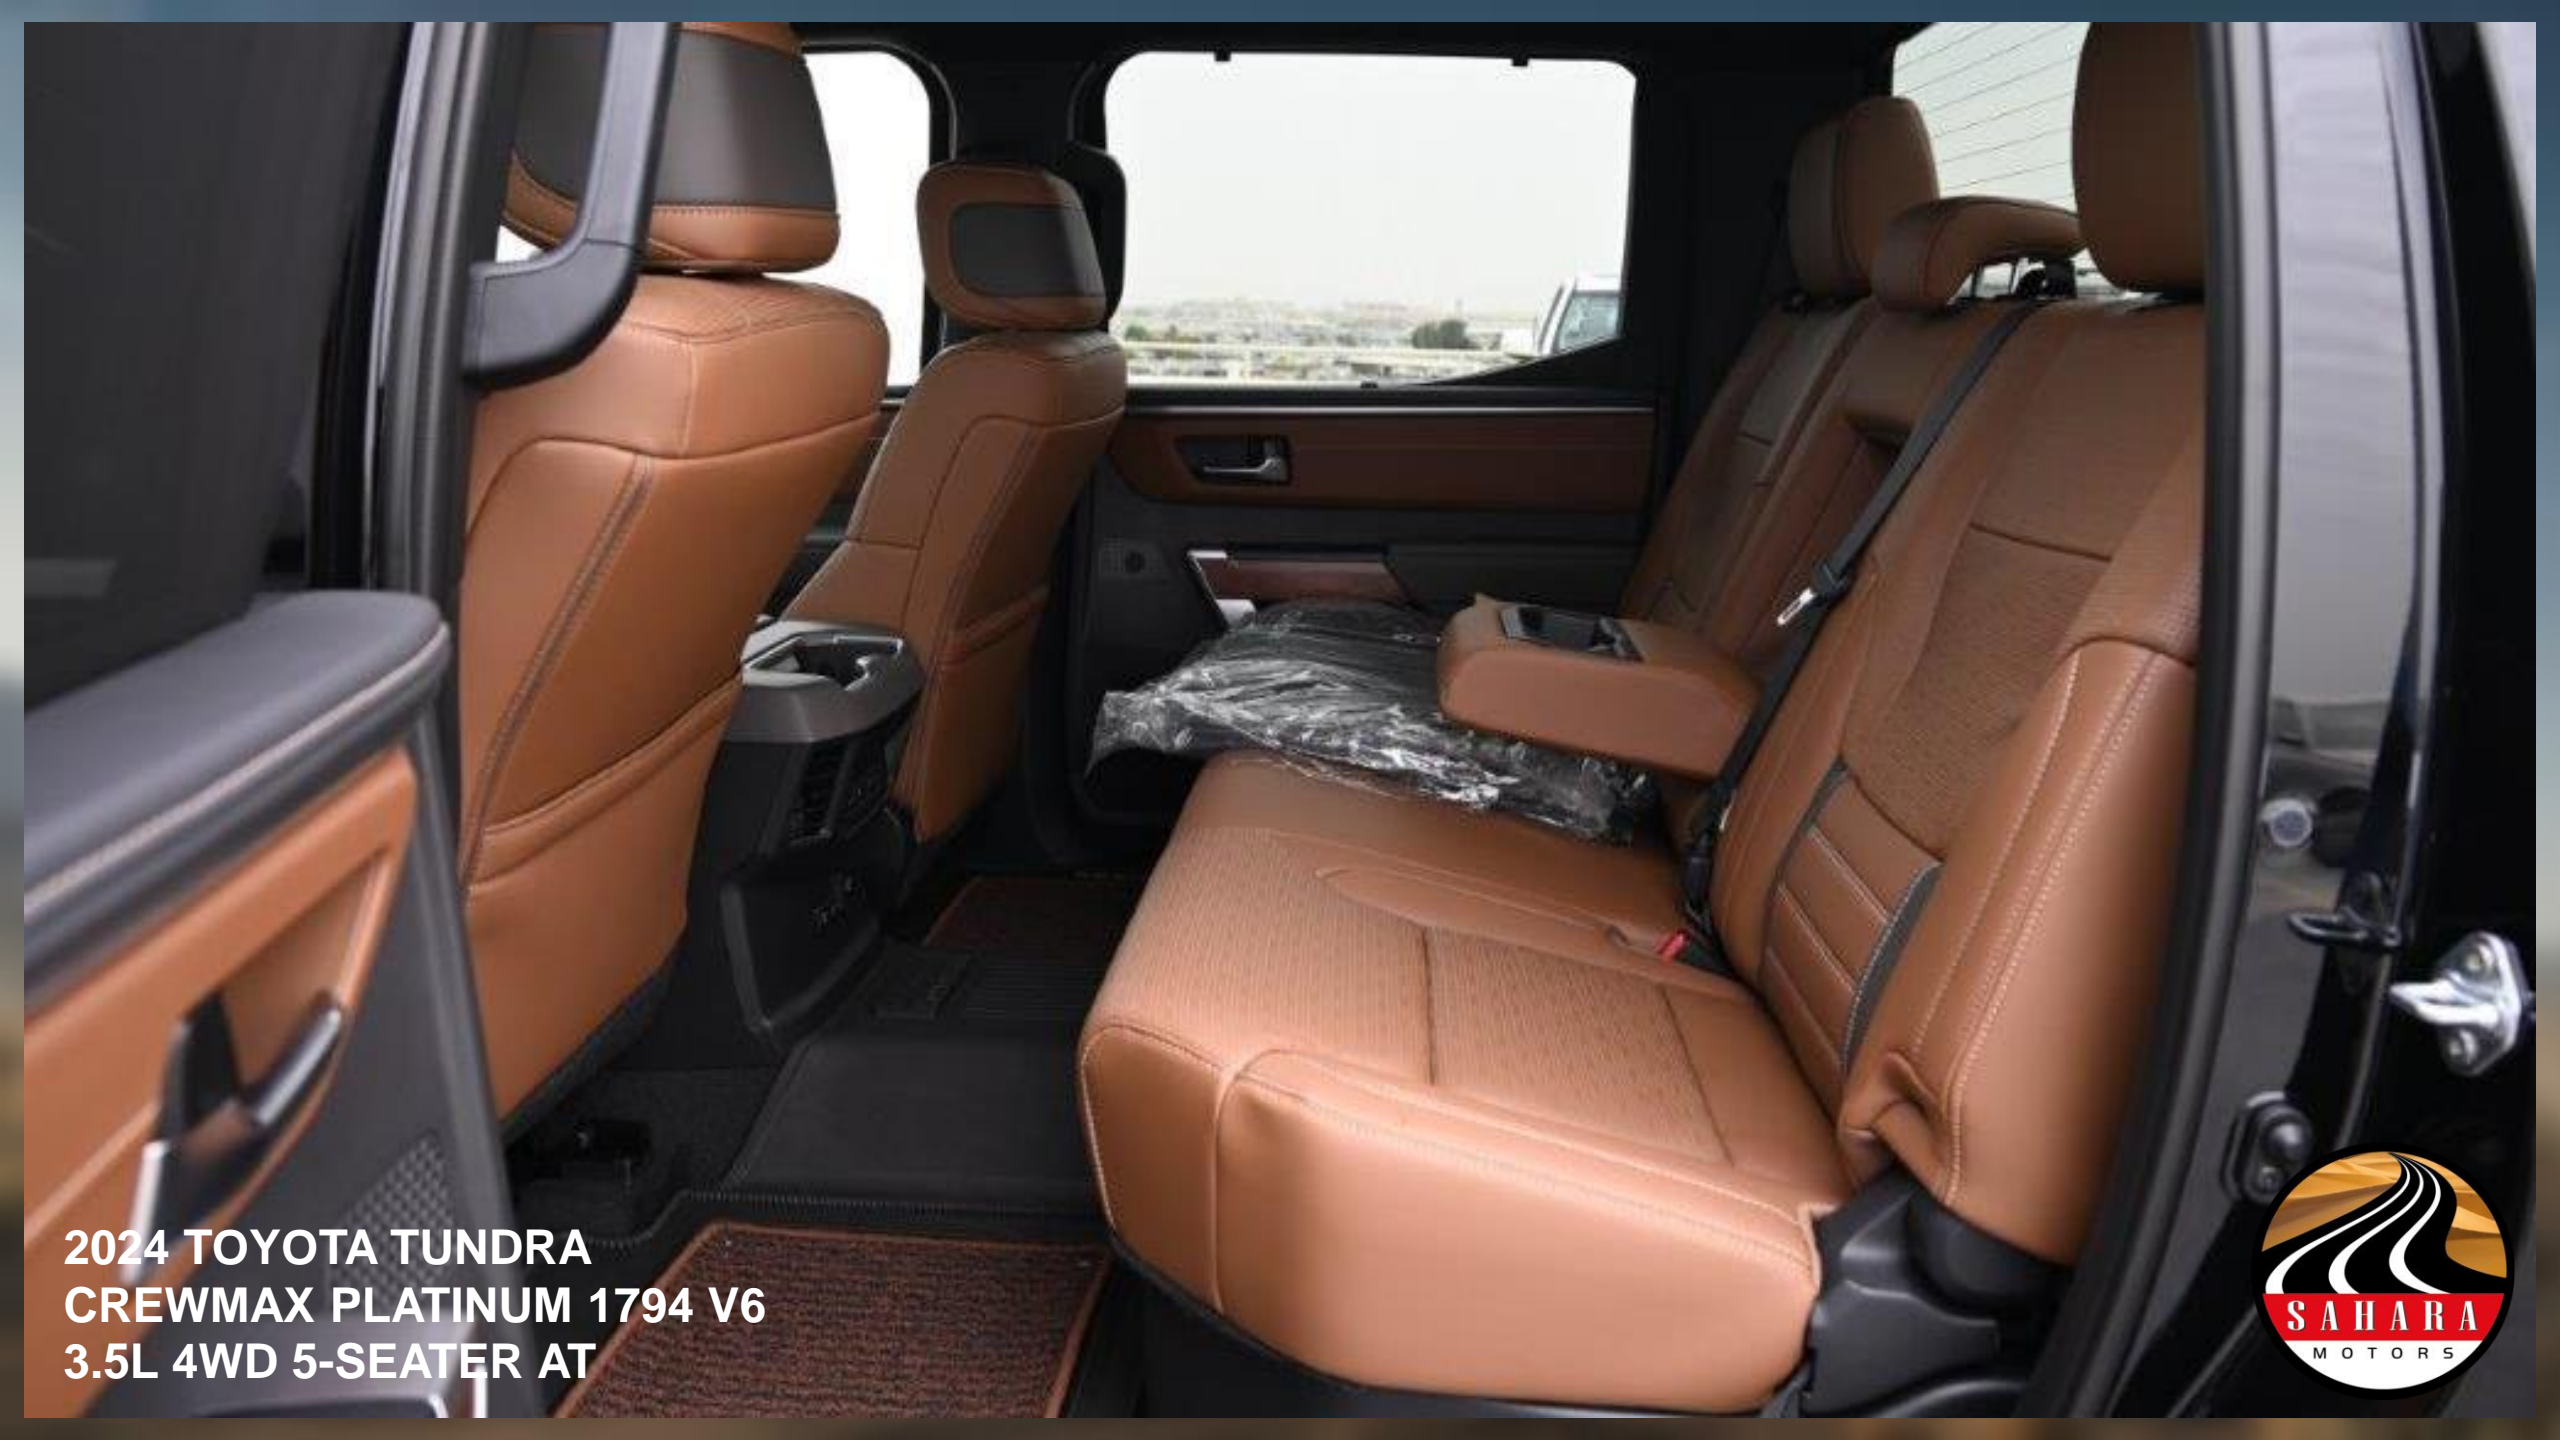

**2024 TOYOTA TUNDRA
CREWMAX PLATINUM 1794 V6
3.5L 4WD 5-SEATER AT**