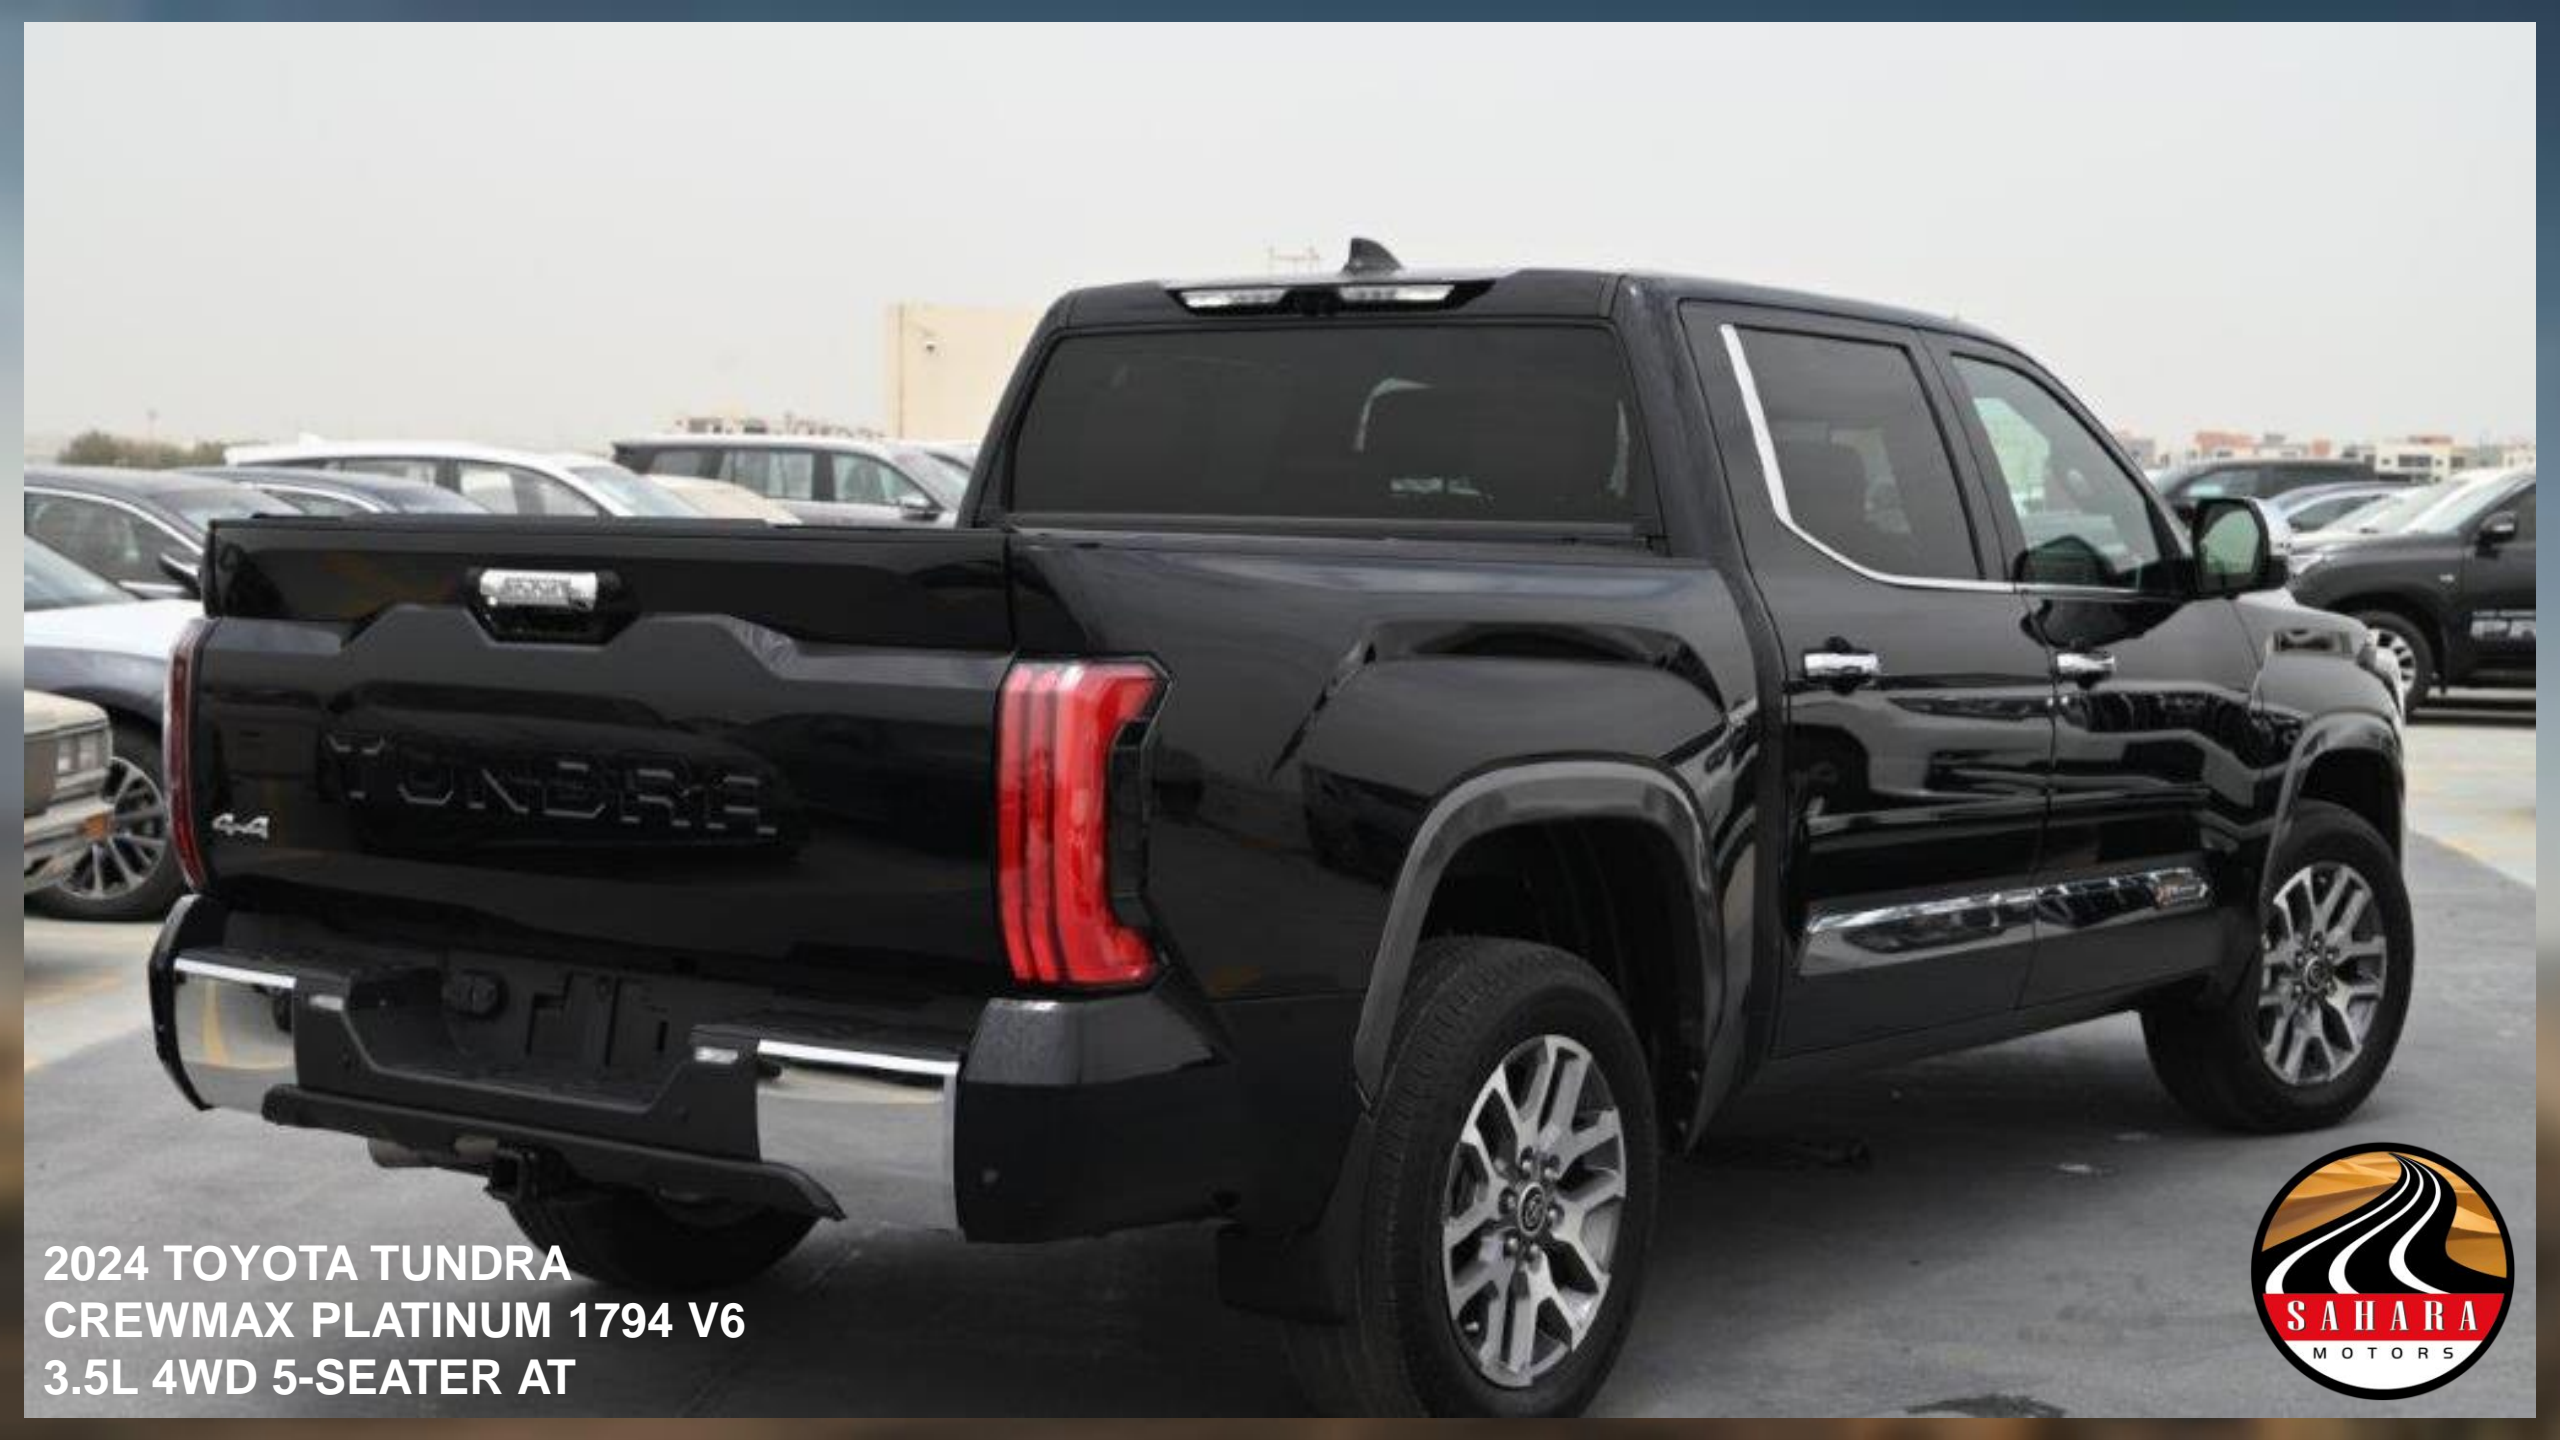

MODEL-2024

TUNDRA

CREWMAX PLATINUM 1794 V6 3.5L

**2024 TOYOTA TUNDRA
CREWMAX PLATINUM 1794 V6
3.5L 4WD 5-SEATER AT**

**2024 TOYOTA TUNDRA
CREWMAX PLATINUM 1794 V6
3.5L 4WD 5-SEATER AT**

**2024 TOYOTA TUNDRA
CREWMAX PLATINUM 1794 V6
3.5L 4WD 5-SEATER AT**

**2024 TOYOTA TUNDRA
CREWMAX PLATINUM 1794 V6
3.5L 4WD 5-SEATER AT**

2024 TOYOTA TUNDRA
CREWMAX PLATINUM 1794 V6
3.5L 4WD 5-SEATER AT

**2024 TOYOTA TUNDRA
CREWMAX PLATINUM 1794 V6
3.5L 4WD 5-SEATER AT**

**2024 TOYOTA TUNDRA
CREWMAX PLATINUM 1794 V6
3.5L 4WD 5-SEATER AT**

**2024 TOYOTA TUNDRA
CREWMAX PLATINUM 1794 V6
3.5L 4WD 5-SEATER AT**

**2024 TOYOTA TUNDRA
CREWMAX PLATINUM 1794 V6
3.5L 4WD 5-SEATER AT**

2024 MODEL TOYOTA TUNDRA CREWMAX PLATINUM 1794 V6 3.5L 4WD 5-SEATER AUTOMATIC
MODEL CODE – VXKA75L-PSUZZA
ENGINE- INTERCOOLED 3.5 LITRE TWIN TURBO i-FORCE V6
TRANSMISSION-10-SPEED DIRECT SHIFT AUTOMATIC TRANSMISSION
HORSEPOWER (KW) 437 (325)
FUEL CAPACITY LITRES (GAL.) 122 (32)
SEATING CAPACITY-5
PART-TIME 4WD
HILL-START ASSIST CONTROL (HAC)
TRAILER BRAKE CONTROLLER
DRIVE MODE SELECT (SPORT, ECO AND NORMAL MODES)
INDEPENDENT FRONT SUSPENSION
5 LINK REAR SUSPENSION
TRAILER BACKUP GUIDE W/ STRAIGHT PATH ASSIST
TOW PACKAGE - HEAVY DUTY TOW HITCH RECEIVER
HEADER RAIL
400 WATT(120V) CARGO BED POWER OUTLET
SIDE RAIL WITH FOUR ADJUSTABLE TIE DOWN CLEATS
DIGITAL DISPLAY REAR VIEW MIRROR WITH HOMELINK
TIRES - P265/60R20
20" MACHINE-FINISHED ALLOY WHEELS
REAL WALNUT WOOD TRIM
CHROME GRILLE AND EXTERIOR ACCENTS
BLACK MUD GUARDS
ACTIVE GRILLE SHUTTERS
ACTIVE FRONT SPOILER
PANORAMIC MOONROOF
HOOD BADGE
TAILGATE RELEASE BUMP SWITCH