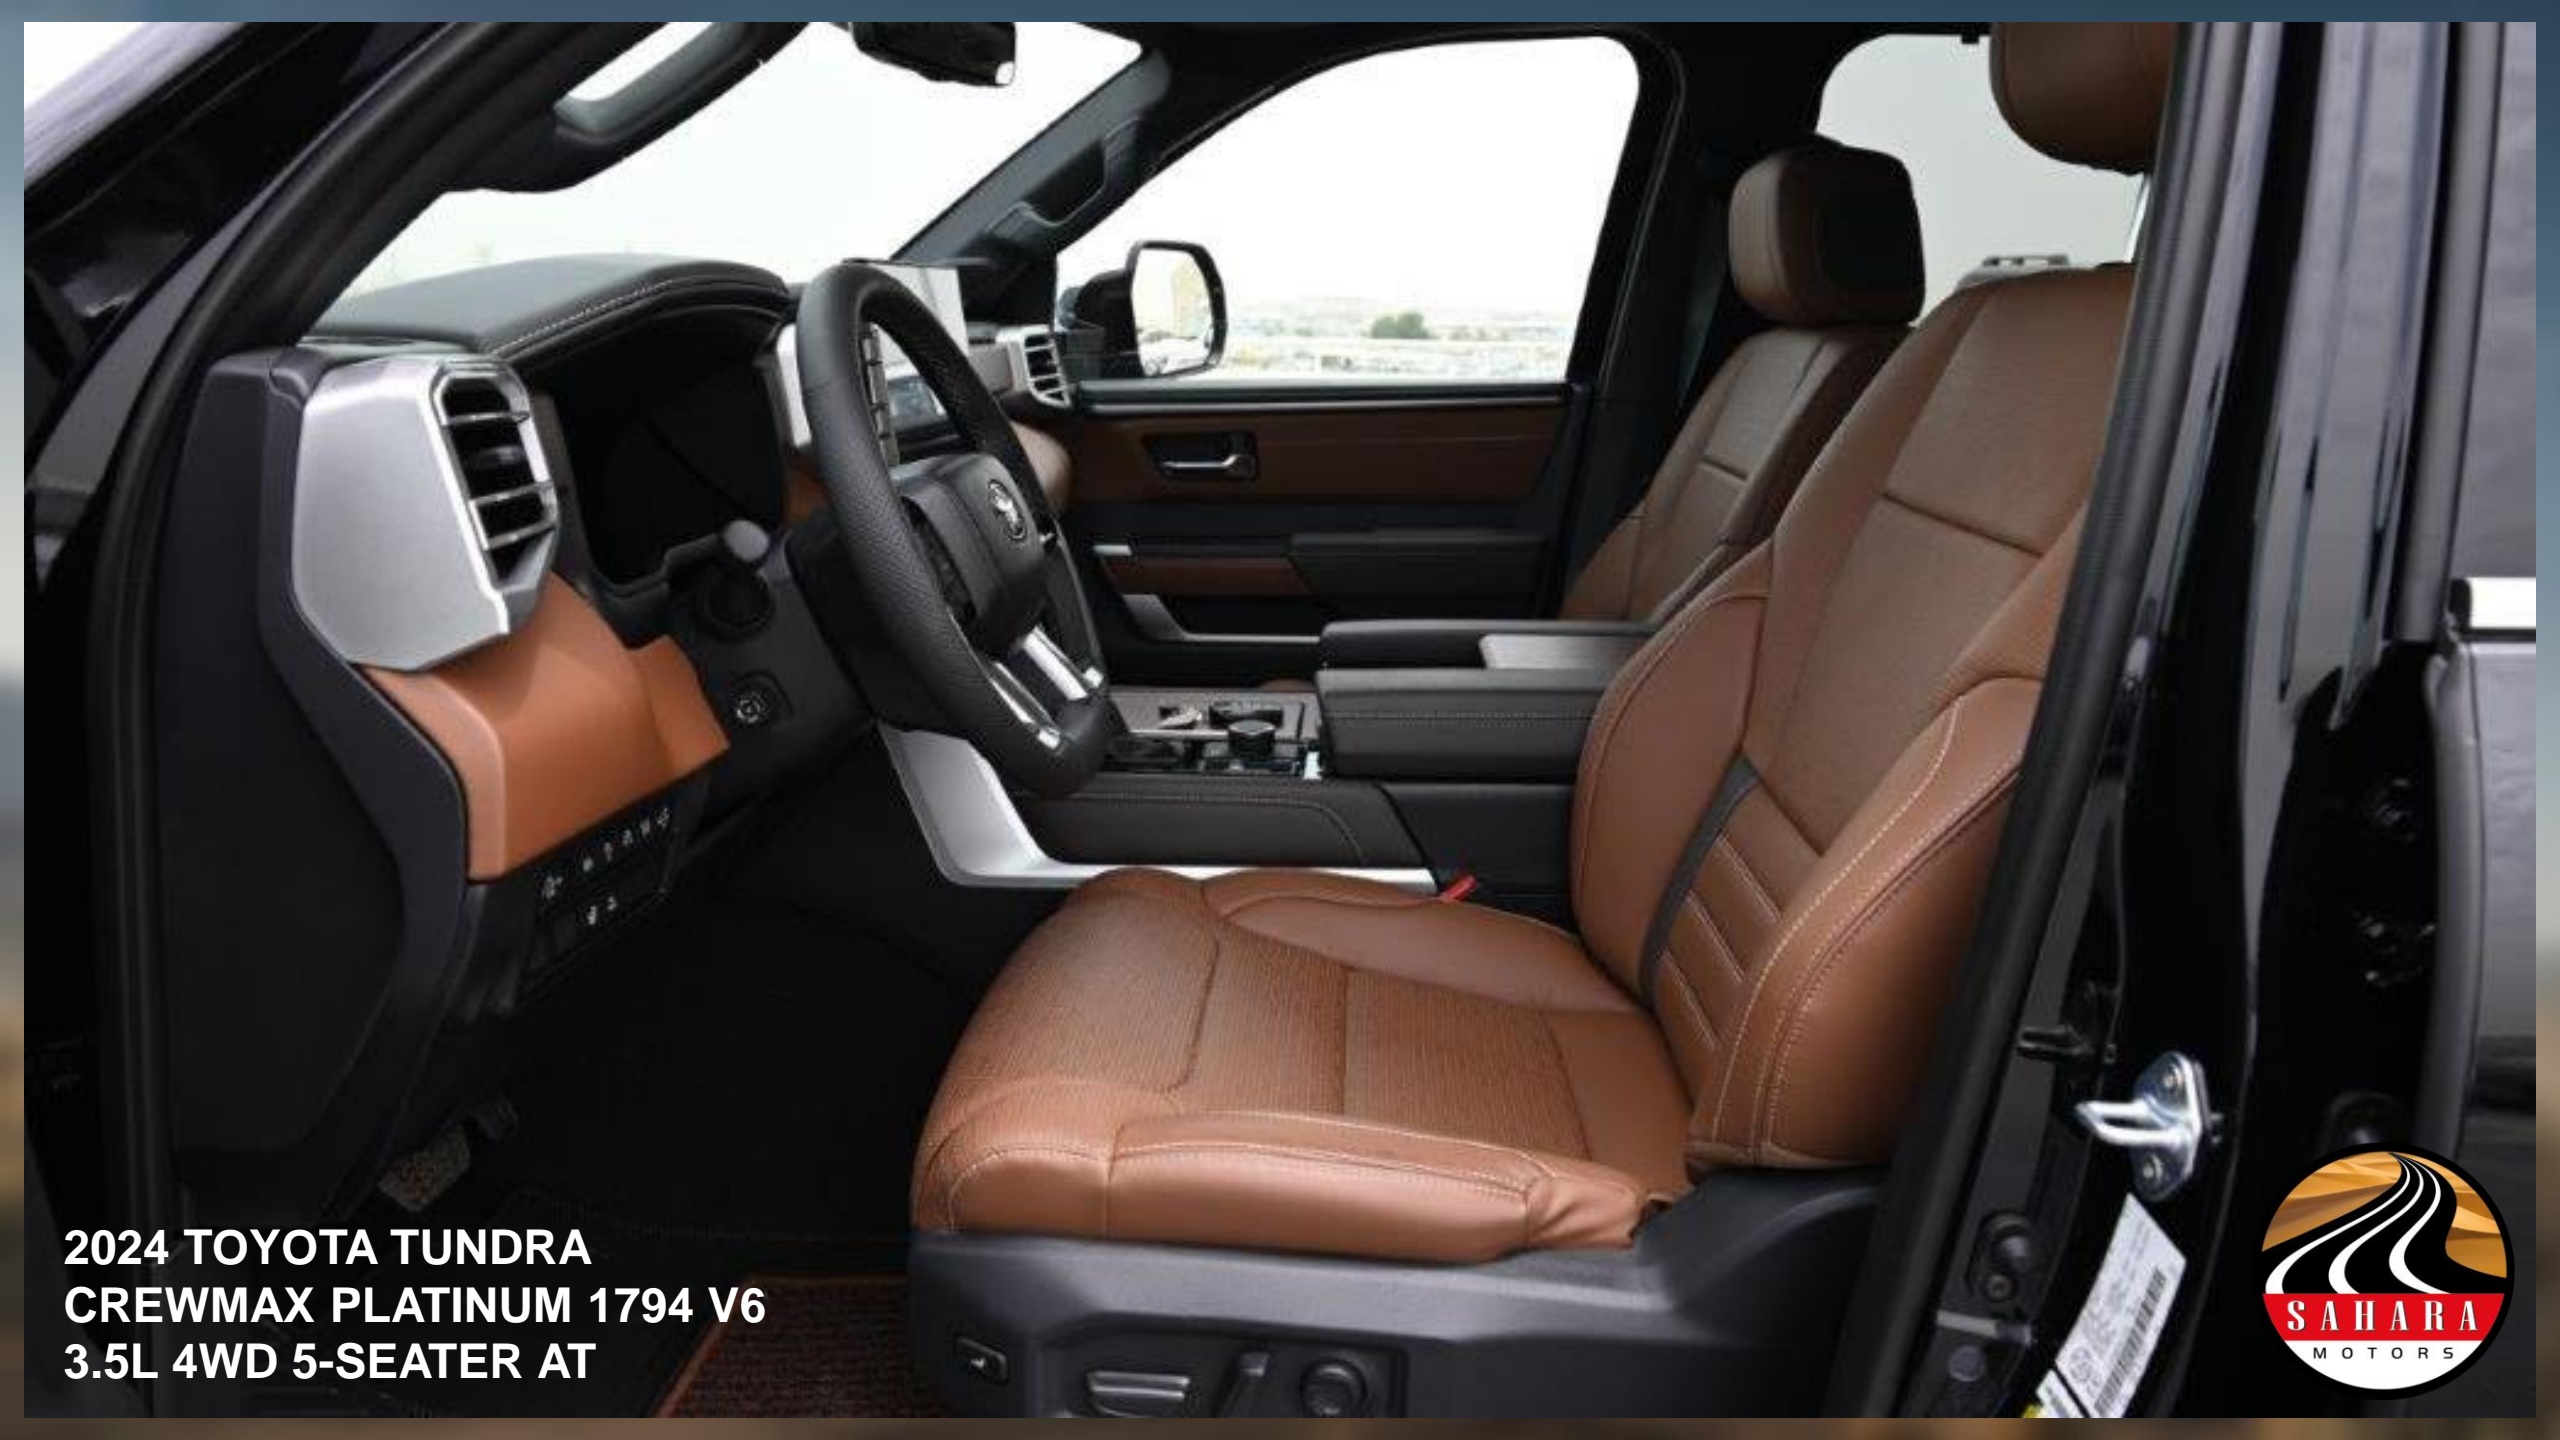

**2024 TOYOTA TUNDRA
CREWMAX PLATINUM 1794 V6
3.5L 4WD 5-SEATER AT**

2024 TOYOTA TUNDRA
CREWMAX PLATINUM 1794 V6
3.5L 4WD 5-SEATER AT

**2024 TOYOTA TUNDRA
CREWMAX PLATINUM 1794 V6
3.5L 4WD 5-SEATER AT**

2024 MODEL TOYOTA TUNDRA CREWMAX PLATINUM 1794 V6 3.5L 4WD 5-SEATER AUTOMATIC
MODEL CODE – VXKA75L-PSUZZA
ENGINE- INTERCOOLED 3.5 LITRE TWIN TURBO i-FORCE V6
TRANSMISSION-10-SPEED DIRECT SHIFT AUTOMATIC TRANSMISSION
HORSEPOWER (KW) 437 (325)
FUEL CAPACITY LITRES (GAL.) 122 (32)
SEATING CAPACITY-5
PART-TIME 4WD
HILL-START ASSIST CONTROL (HAC)
TRAILER BRAKE CONTROLLER
DRIVE MODE SELECT (SPORT, ECO AND NORMAL MODES)
INDEPENDENT FRONT SUSPENSION
5 LINK REAR SUSPENSION
TRAILER BACKUP GUIDE W/ STRAIGHT PATH ASSIST
TOW PACKAGE - HEAVY DUTY TOW HITCH RECEIVER
HEADER RAIL
400 WATT(120V) CARGO BED POWER OUTLET
SIDE RAIL WITH FOUR ADJUSTABLE TIE DOWN CLEATS
DIGITAL DISPLAY REAR VIEW MIRROR WITH HOMELINK
TIRES - P265/60R20
20" MACHINE-FINISHED ALLOY WHEELS
REAL WALNUT WOOD TRIM
CHROME GRILLE AND EXTERIOR ACCENTS
BLACK MUD GUARDS
ACTIVE GRILLE SHUTTERS
ACTIVE FRONT SPOILER
PANORAMIC MOONROOF
HOOD BADGE
TAILGATE RELEASE BUMP SWITCH